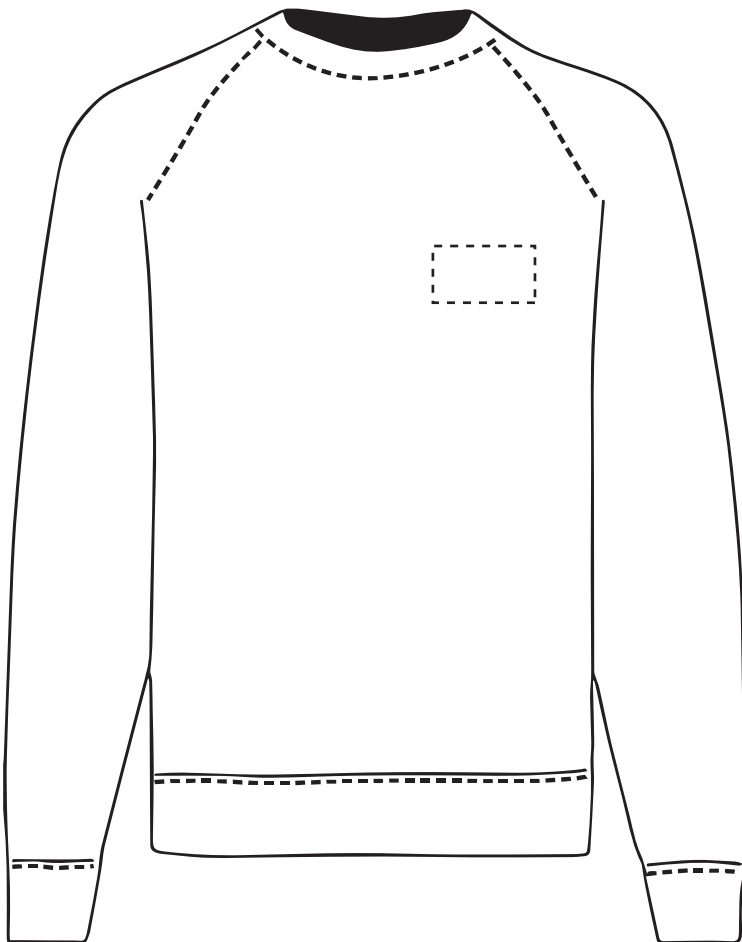

Your Ref:	Quantity:	Product Code:SF0003
Our Ref:	Version: 1	Product Colour:White

**PRINTING CONCERNS: PRINT MAY DISCOLOUR**

**PRODUCT INFO: DUE TO THE NATURE OF THE PRODUCT THE PRINT POSITION MAY VARY BY 2 - 3 MM**

**PANTONE REFERENCE(S)**

The dashed line is to demonstrate print area and will not appear on your printed item

 Full colour printing

ARTWORK SCALE 15%

Product Image for visualisation  
- colours may vary

To proceed, please approve visual via the online system.