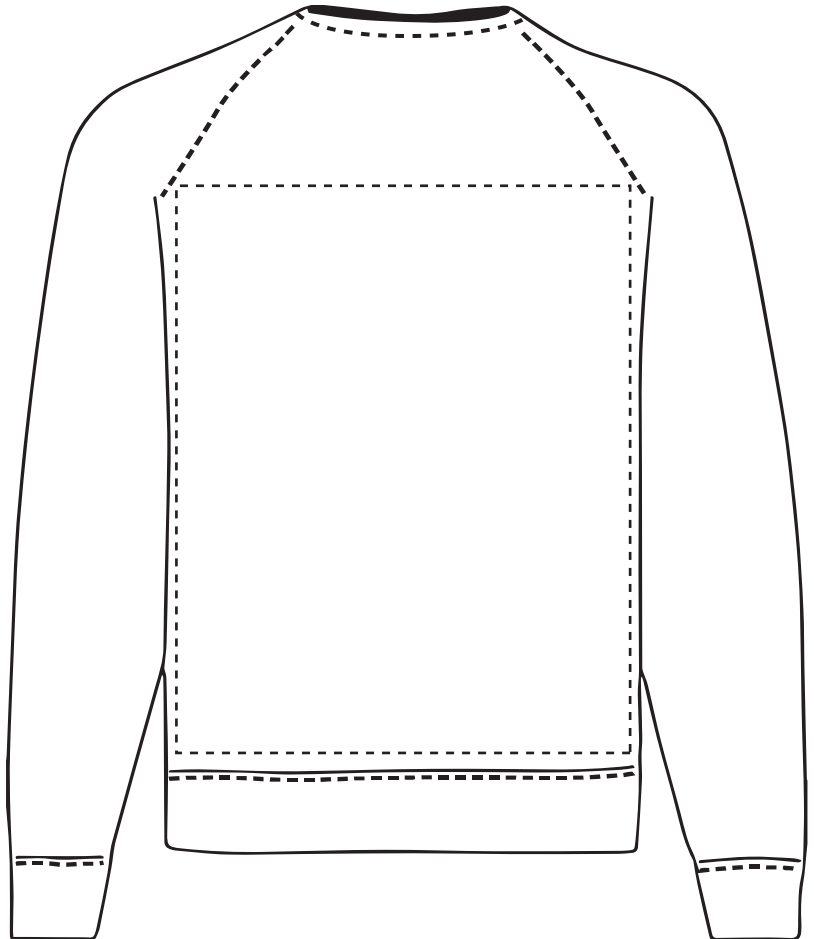

**PANTONE REFERENCE(S)**

The dashed line is to demonstrate print area and will not appear on your printed item

 Full colour printing

ARTWORK SCALE 15%

Product Image for visualisation  
- colours may vary

To proceed, please approve visual via the online system.

**PANTONE REFERENCE(S)**

 Full colour printing

The dashed line is to demonstrate print area and will not appear on your printed item

ARTWORK SCALE 15%

**ACTUAL ARTWORK SIZE:**

123mm x 123mm

Product Image for visualisation  
- colours may vary