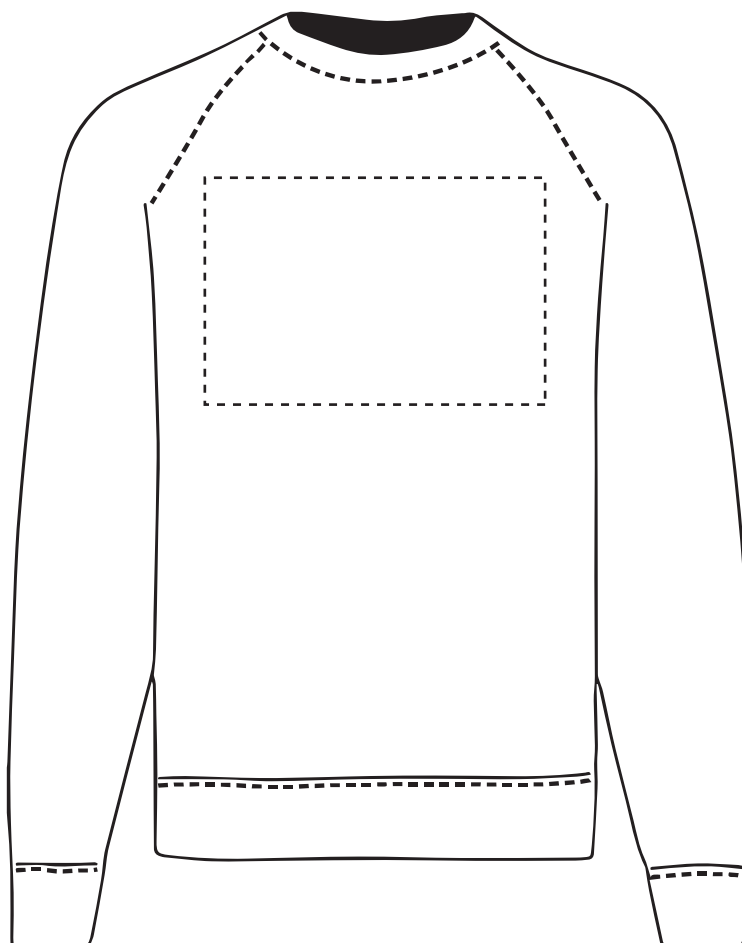

Your Ref:

Quantity:

Product Code:SF0003

Our Ref:

Version: 1

Product Colour:White

PRINTING CONCERNS: PRINT MAY DISCOLOUR

PRODUCT INFO: DUE TO THE NATURE OF THE PRODUCT THE PRINT POSITION MAY VARY BY 2 - 3 MM

PANTONE REFERENCE(S)

The dashed line is to demonstrate print area and will not appear on your printed item

Full colour printing

ARTWORK SCALE 15%

Product Image for visualisation
- colours may vary