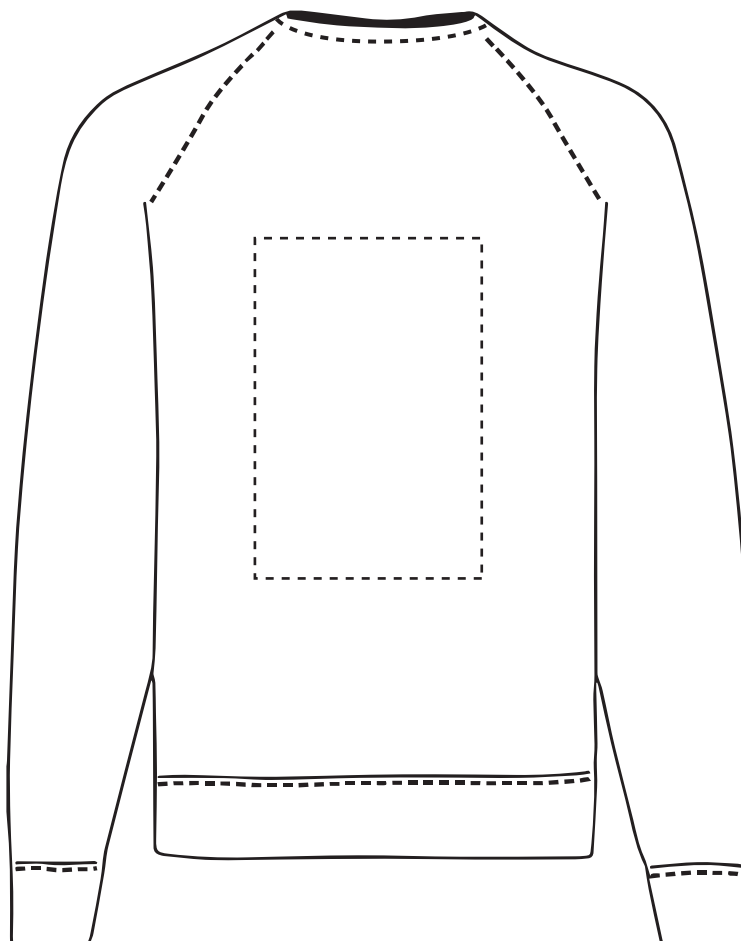

Your Ref:

Quantity:

Product Code:SF0003

Our Ref:

Version: 1

Product Colour:White

PRINTING CONCERNS: PRINT MAY DISCOLOUR

PRODUCT INFO: DUE TO THE NATURE OF THE PRODUCT THE PRINT POSITION MAY VARY BY 2 - 3 MM

PANTONE REFERENCE(S)

The dashed line is to demonstrate print area and will not appear on your printed item

Full colour printing

ARTWORK SCALE 15%

ACTUAL ARTWORK SIZE:

123mm x 123mm

Product Image for visualisation
- colours may vary